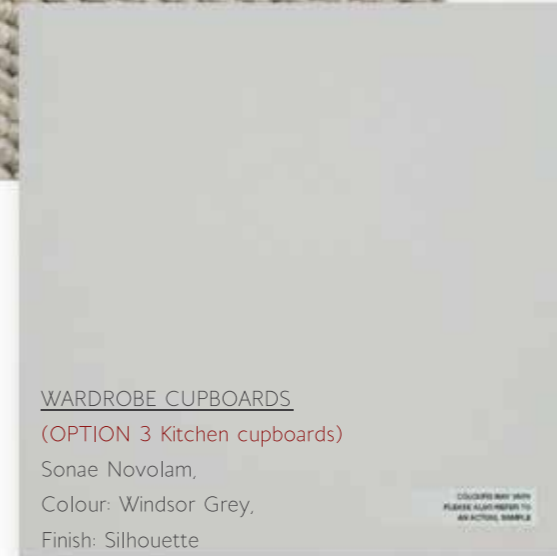

KITCHEN COUNTERTOP
20mm Eezi Quartz,
Colour: Thunder

**OPTIONAL UPGRADE
SPLASHBACK (OPTION 1)**
100x200mm Bevelled Metro
wall tile,
Colour: Light Grey

**OPTIONAL UPGRADE
SPLASHBACK (OPTION 2)**
100x200mm Bevelled Metro
wall tile,
Colour: Dark Grey

EXTERNAL TILES
600x600mm Landstone
Nuovo, Colour: Grey, Anti-slip

BATHROOM WALL TILES
300x600mm Landstone
Nuovo, Colour: Grey

**KITCHEN CUPBOARDS
(OPTION 1)**
Sonae, Novolam,
Colour: Vermont slate,
Finish: Silhouette

BEDROOM CARPETS
Nouwens, Entertainer Carpet,
Colour: Chess

KITCHEN CUPBOARDS (OPTION 2)
Sonae, Novolam,
Colour: Pacific,
Finish: Silhouette

KITCHEN SPLASHBACK
300x600mm Landstone
Nuovo, Colour: Smoke

SHOWER FLOOR TILES
100x100mm Landstone
Nuovo, Colour: Smoke

INTERNAL TILES
600x600mm Landstone
Nuovo, Colour: Smoke

INTERNAL WALL PAINT
Midas, Stiness, 3BGB

**WARDROBE CUPBOARDS
(OPTION 3 Kitchen cupboards)**
Sonae Novolam,
Colour: Windsor Grey,
Finish: Silhouette